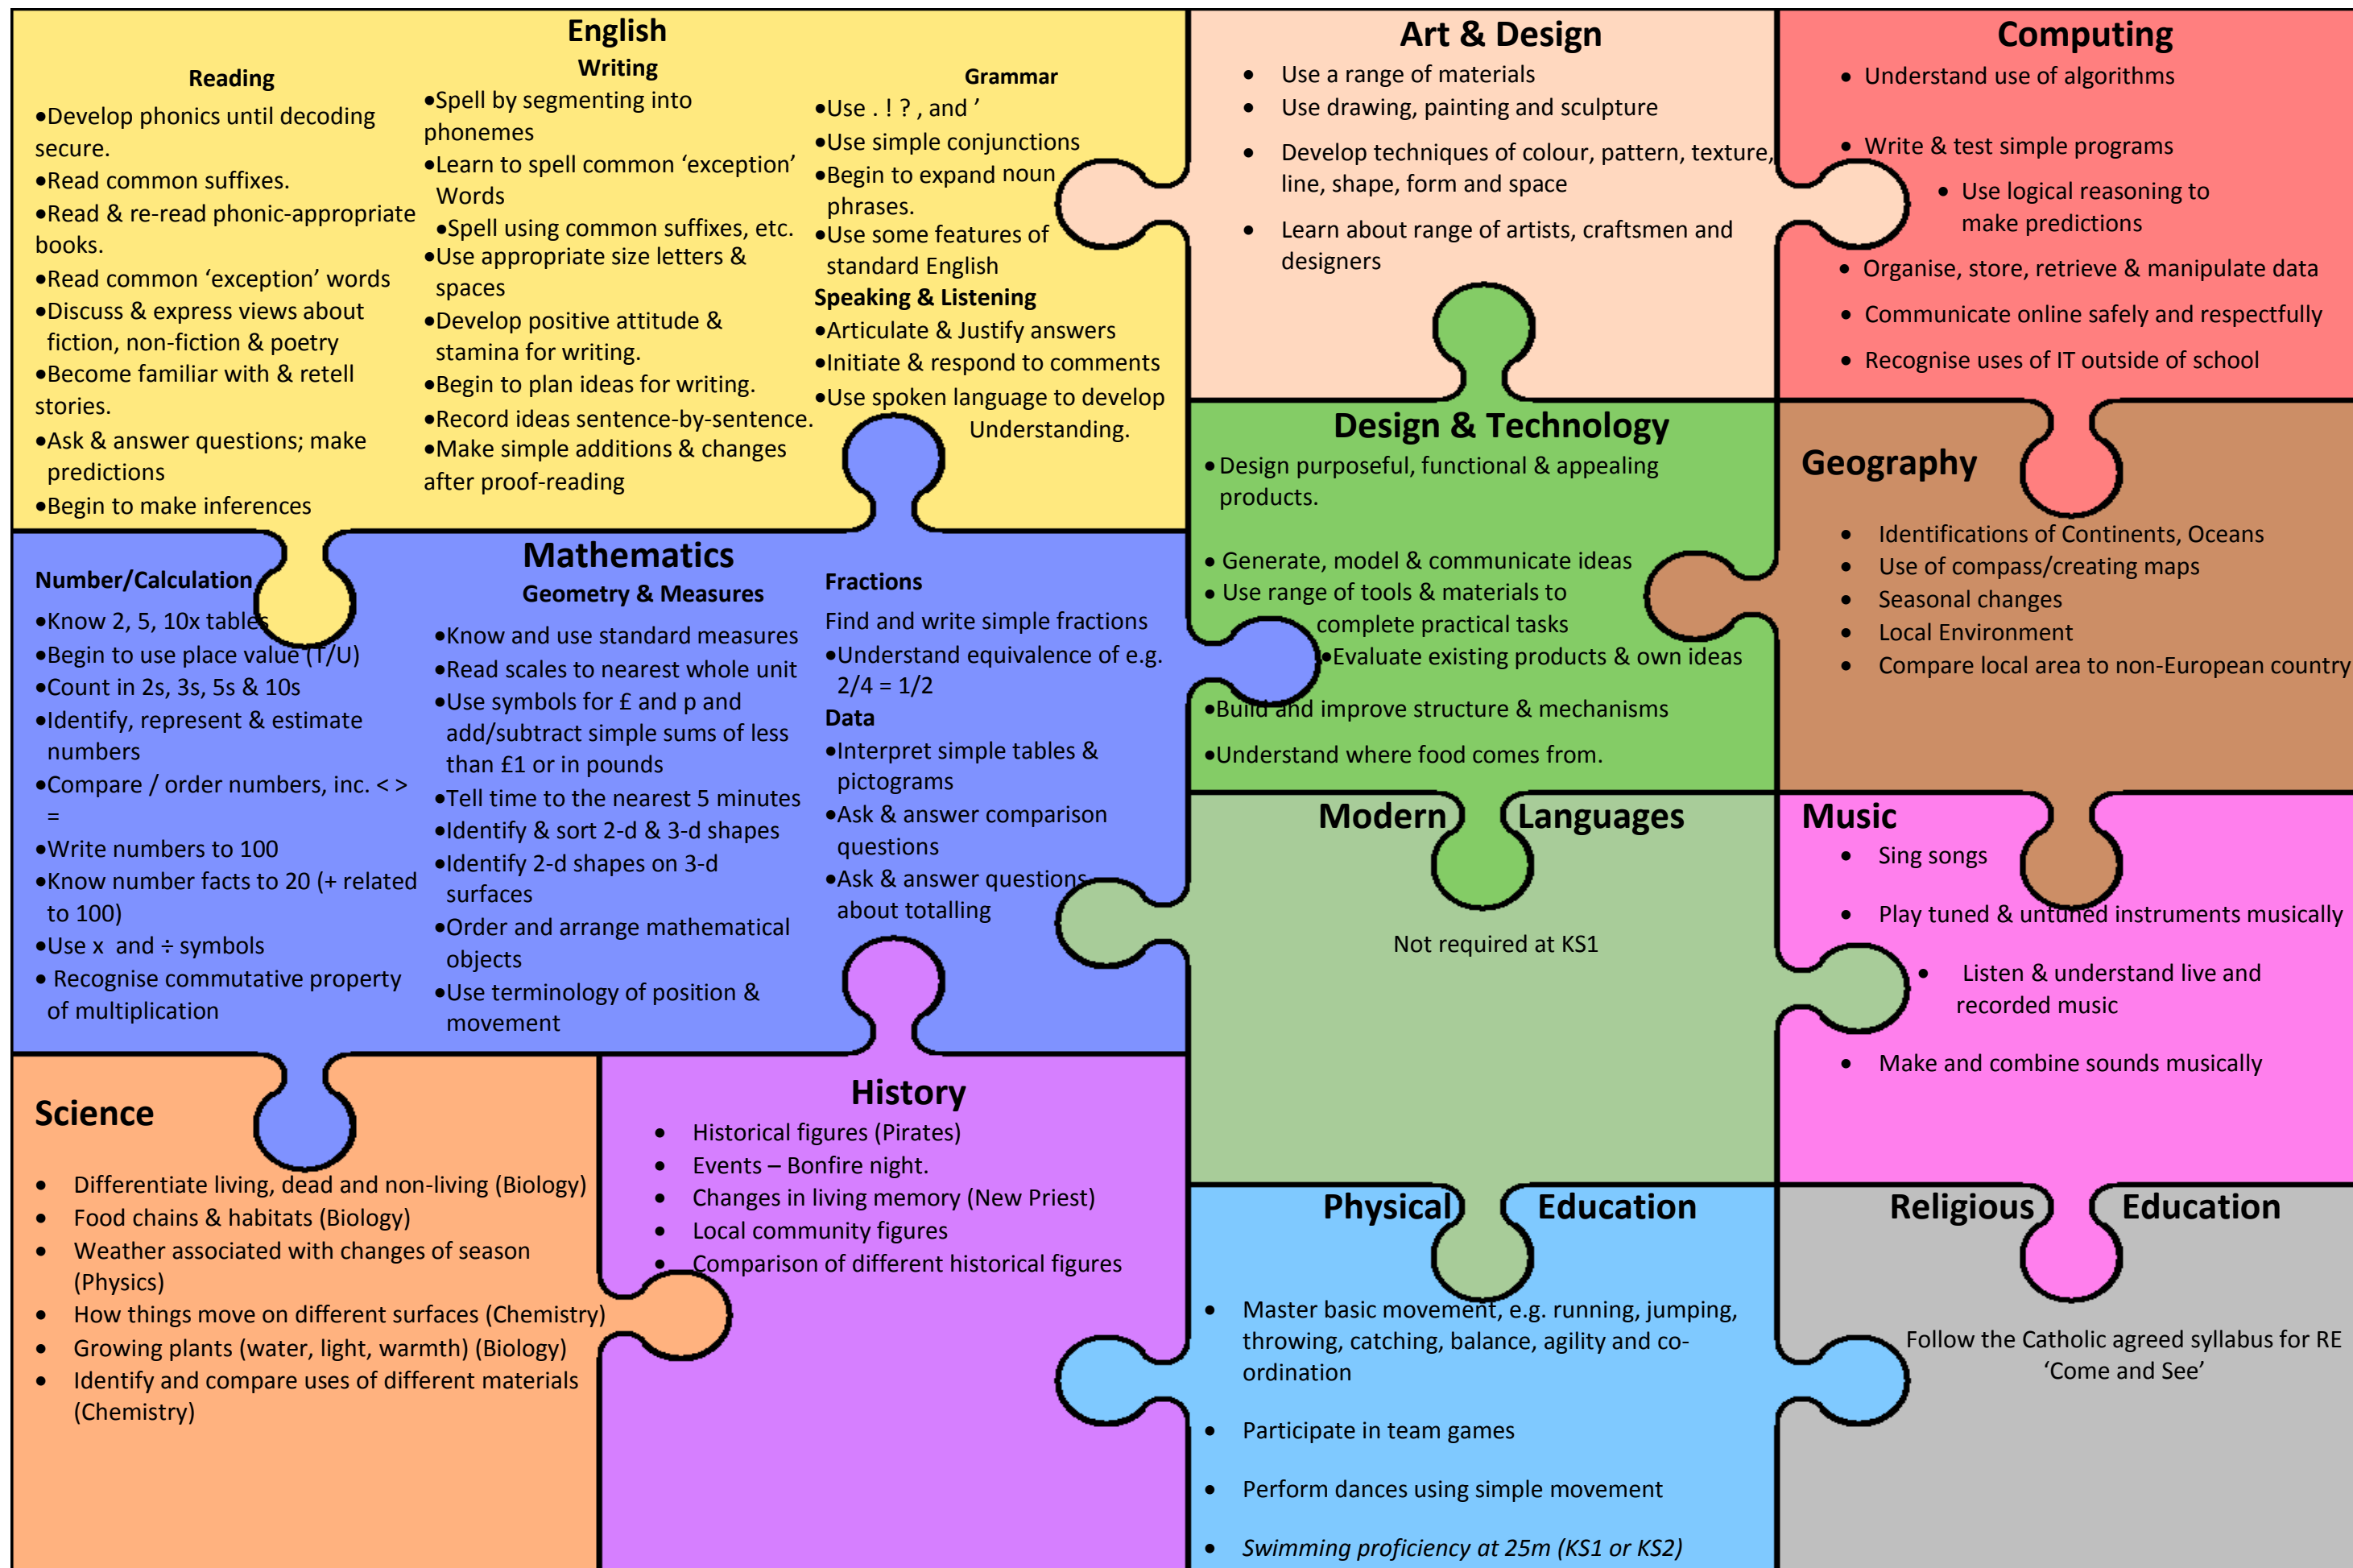

# Curriculum Overview for Year 2 Cycle 1

This is a provisional outline for the curriculum 2014-15. Areas may vary or change due to topical issues as and when they arise. Termly newsletters are available to parents to provide further detail.