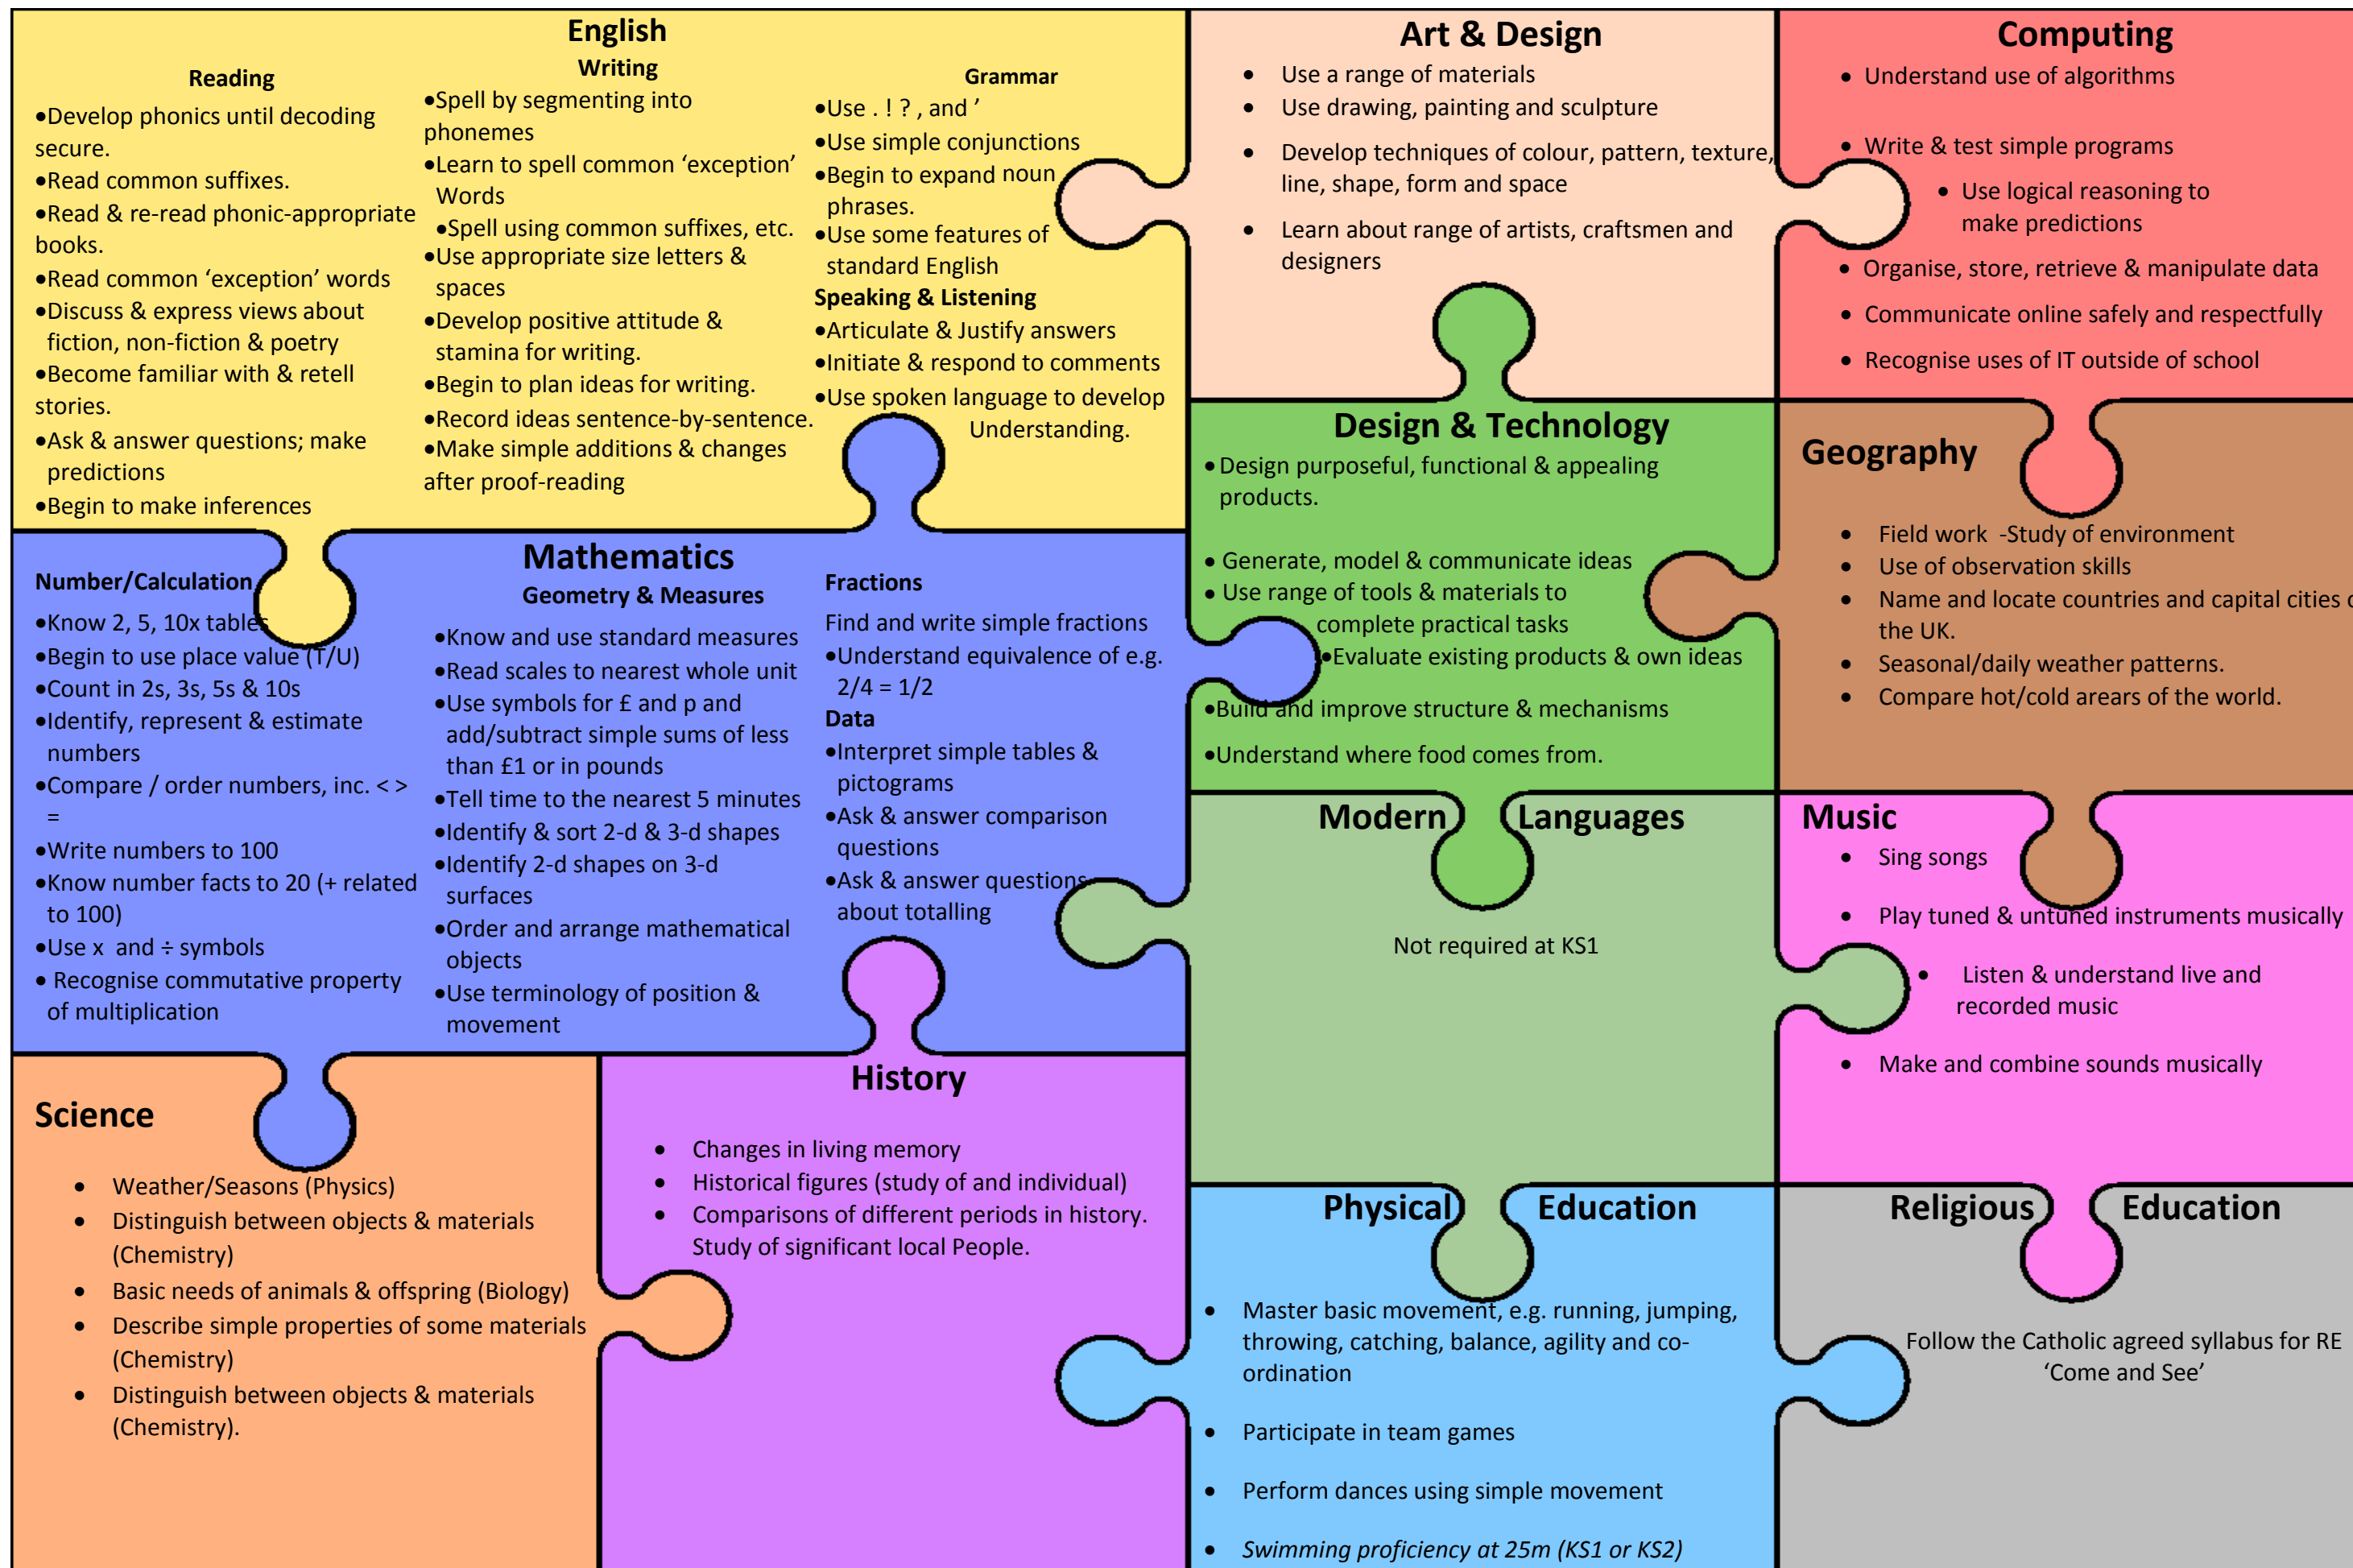

Curriculum Overview for Year 2 Cycle 2

This is a provisional outline for the curriculum 2015-16. Areas may vary or change due to topical issues as and when they arise. Termly newsletters are available to parents to provide further detail.